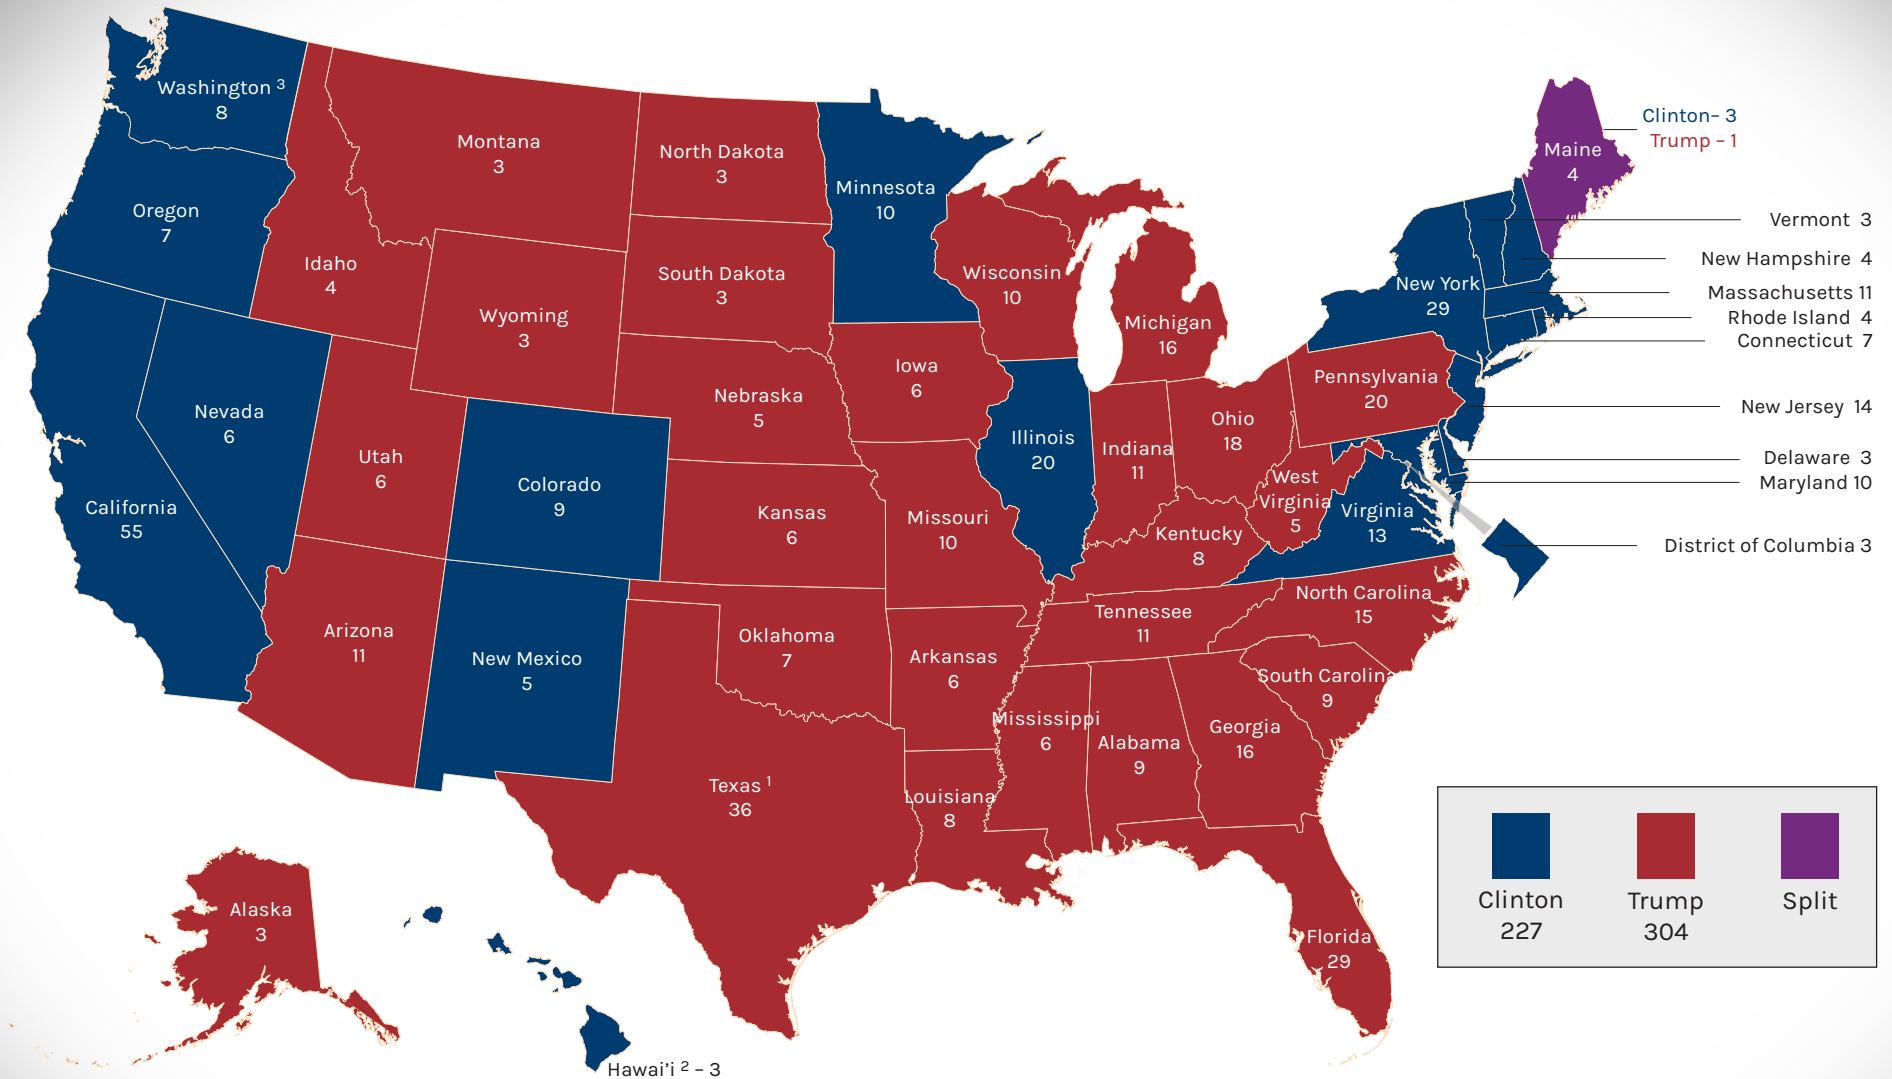

# 2016 Electoral Vote Distribution

1 - One elector voted for John Kasich, one for Ron Paul  
 2 - One elector voted for Bernie Sanders  
 3 - Three electors voted for Colin Powell, one for Faith Spotted Eagle